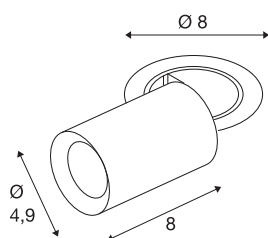

NUMINOS® PROJECTOR XS

recessed ceiling light, 3000 K, 40°, cylindrical, white / chrome

Outstanding LED technology, harmonious design and a diverse range of applications: the NUMINOS® PROJECTOR recessed ceiling light effectively illuminates elegant living rooms, shops, restaurants, hotels and museums. The spot emits a high-quality light with different colour temperatures (2700K/3000K/4000K) and half-peak divergence (20°/40°/55°) that is suitable for various projects. The beam can be tilted and rotated to light up a large area. The housing is available in black or white, the decorative reflector in black, white or chrome.

TECHNICAL DATA

Item no.	1006899
Number of different light outlets	1
Rotating or tilting	rotary bar and tiltable
Assembly	Recessed
Assembly details	Ceiling
Secondary power / voltage	200 mA
Safety class	III
Wattage	7 W
Minimum ambient temperature	-20 °C
Maximum ambient temperature	40 °C
Lumen	700 lm
Colour temperature	3000 Kelvin
Beam angle	40 °
Color	white
CRI	90
UGR ≤	22
LXXBXX data	L80B50
Service life	50000 h
Risk Group	1
Length	8 cm
Diameter	4.9 cm
Net weight	0.24 kg

Gross weight	0.257 kg
Shape of cut-out	round
Installation depth	10 cm
Installation diameter	6.8 cm
BIG WHITE Page	92