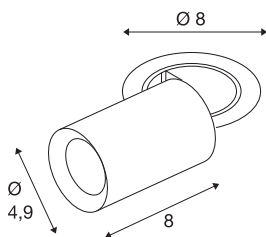

NUMINOS® PROJECTOR XS

recessed ceiling light, 3000 K, 55°, cylindrical, white / black

Outstanding LED technology, harmonious design and a diverse range of applications: the NUMINOS® PROJECTOR recessed ceiling light effectively illuminates elegant living rooms, shops, restaurants, hotels and museums. The spot emits a high-quality light with different colour temperatures (2700K/3000K/4000K) and half-peak divergence (20°/40°/55°) that is suitable for various projects. The beam can be tilted and rotated to light up a large area. The housing is available in black or white, the decorative reflector in black, white or chrome.

TECHNICAL DATA

Item no.	1006900
Number of different light outlets	1
Rotating or tilting	rotary bar and tiltable
Assembly	Recessed
Assembly details	Ceiling
Secondary power / voltage	200 mA
Safety class	III
Wattage	7 W
Minimum ambient temperature	-20 °C
Maximum ambient temperature	40 °C
Lumen	690 lm
Colour temperature	3000 Kelvin
Beam angle	55 °
Color	white
CRI	90
UGR ≤	25
LXXBXX data	L80B50
Service life	50000 h
Risk Group	1
Length	8 cm
Diameter	4.9 cm
Net weight	0.24 kg

Gross weight	0.257 kg
Shape of cut-out	round
Installation depth	10 cm
Installation diameter	6.8 cm
BIG WHITE Page	92