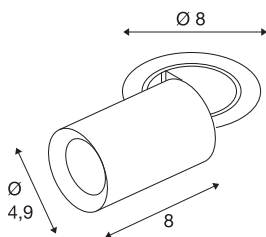

NUMINOS® PROJECTOR XS

recessed ceiling light, 3000 K, 55°, cylindrical, white / white

Outstanding LED technology, harmonious design and a diverse range of applications: the NUMINOS® PROJECTOR recessed ceiling light effectively illuminates elegant living rooms, shops, restaurants, hotels and museums. The spot emits a high-quality light with different colour temperatures (2700K/3000K/4000K) and half-peak divergence (20°/40°/55°) that is suitable for various projects. The beam can be tilted and rotated to light up a large area. The housing is available in black or white, the decorative reflector in black, white or chrome.

TECHNICAL DATA

Item no.	1006901
Number of different light outlets	1
Rotating or tilting	rotary bar and tiltable
Assembly	Recessed
Assembly details	Ceiling
Secondary power / voltage	200 mA
Safety class	III
Wattage	7 W
Minimum ambient temperature	-20 °C
Maximum ambient temperature	40 °C
Lumen	720 lm
Colour temperature	3000 Kelvin
Beam angle	55 °
Color	white
CRI	90
UGR ≤	25
LXXBXX data	L80B50
Service life	50000 h
Risk Group	1
Length	8 cm
Diameter	4.9 cm
Net weight	0.24 kg

Gross weight	0.257 kg
Shape of cut-out	round
Installation depth	10 cm
Installation diameter	6.8 cm
BIG WHITE Page	92