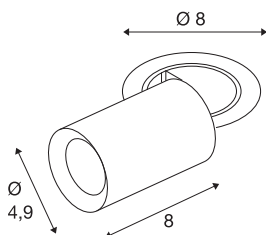

NUMINOS® PROJECTOR XS

recessed ceiling light, 3000 K, 55°, cylindrical, white / chrome

Outstanding LED technology, harmonious design and a diverse range of applications: the NUMINOS® PROJECTOR recessed ceiling light effectively illuminates elegant living rooms, shops, restaurants, hotels and museums. The spot emits a high-quality light with different colour temperatures (2700K/3000K/4000K) and half-peak divergence (20°/40°/55°) that is suitable for various projects. The beam can be tilted and rotated to light up a large area. The housing is available in black or white, the decorative reflector in black, white or chrome.

TECHNICAL DATA

Item no.	1006902
Number of different light outlets	1
Rotating or tilting	rotary bar and tiltable
Assembly	Recessed
Assembly details	Ceiling
Secondary power / voltage	200 mA
Safety class	III
Wattage	7 W
Minimum ambient temperature	-20 °C
Maximum ambient temperature	40 °C
Lumen	720 lm
Colour temperature	3000 Kelvin
Beam angle	55 °
Color	white
CRI	90
UGR ≤	25
LXXBXX data	L80B50
Service life	50000 h
Risk Group	1
Length	8 cm
Diameter	4.9 cm
Net weight	0.24 kg

Gross weight	0.257 kg
Shape of cut-out	round
Installation depth	10 cm
Installation diameter	6.8 cm
BIG WHITE Page	92