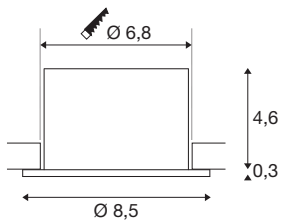

UNIVERSAL DOWN- LIGHT PHASE recessed light

IP65, 5/8W, 2700/3000/4000/6500K, 38°, without cover

Discreet and universal: the UNIVERSAL DOWNLIGHT PHASE recessed light creates targeted lighting thanks to its narrow beam angle of 38 degrees. The IP65 protection class rating means it is protected against dirt and even jets of water. The colour temperature (2700/3000/4000/6500-K) can be selected via the CCT switch before installation. Natural colour reproduction is achieved with a CRI of over 90. And the Quick Connector Box ensures the downlight is quick and easy to install. You can also use the separately available decorative ring, which comes in white, black, gold or chrome.

TECHNICAL DATA

Item no.	1007095
IP Code	IP 20 / IP 65
Impact resistance class	IK 02
Impact resistance	0.2 Joule
Assembly	Recessed
Assembly details	Ceiling
Dimmable	Yes
Dimming technology	trailing edge
Number of through-wires	10
Primary nominal voltage	220-240V ~50/60Hz
Secondary power / voltage	60/90 mA
Safety class	II
Wattage	8 W
Minimum ambient temperature	-20 °C
Maximum ambient temperature	40 °C
Operating efficiency (LOR)	90%
Number of luminaires at LS B16A	60
Number of luminaires at LS C16A	150
Level of inrush current	3 A
Duration of inrush current	30 µs
Stroboscopic effect (SVM)	0.003
Lumen	560/610/680/640 lm

Colour temperature	2700/3000/4000/6500 Kelvin
Beam angle	38 °
Color	black
CRI	90
UGR ≤	28
LXXBXX data	L70B50
Service life	35000 h
Risk Group	0
Height	4.9 cm
Diameter	8.5 cm
Net weight	0.24 kg
Gross weight	0.288 kg
Shape of cut-out	round
Installation depth	5.5 cm
Installation diameter	6.8 cm
BIG WHITE Page	205