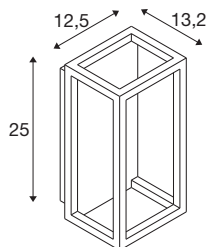

QUADRULO

wall-mounted light, 3000K, anthracite/brown

Aluminium LED wall light from the QUADRULO range with a clear illuminated area. Thanks to its high IP rating, this light is suitable for outdoor use and comes with or without a motion sensor. The electrical connection can be connected directly to the 230V mains power supply.

TECHNICAL DATA

Item no.	1007207
IP Code	IP 55
Impact resistance class	IK 04
Assembly	Surface
Assembly details	Wall
Number of through-wires	20
Primary nominal voltage	100-277V ~50/60Hz
Secondary power / voltage	350 mA
Safety class	I
Wattage	7.4 W
Minimum ambient temperature	-20 °C
Maximum ambient temperature	40 °C
Number of luminaires at LS B16A	103
Number of luminaires at LS C16A	103
Level of inrush current	5 A
Duration of inrush current	25 µs
Stroboscopic effect (SVM)	0.01
Lumen	280 lm
Colour temperature	3000 Kelvin
Color	anthracite
CRI	80
LXXBXX data	L70B50

Light Source

916332	
--------	---

Service life	30000 h
Risk Group	0
Width	12.5 cm
Height	25 cm
Depth	13.2 cm
Net weight	0.97 kg
Gross weight	1.038 kg
BIG WHITE Page	744