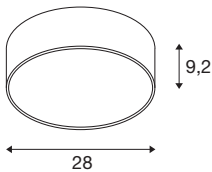

MEDO® PRO 30

wall- and ceiling-mounted light, round, 3000/4000K, 10W, trailing-edge phase, 70°, UGR<19, black

Our design classic MEDO® has a new high-output addition: the MEDO® PRO. It impresses with its service life of L80B10@50,000h, eligible energy efficiency from 120 lm/W and a higher indirect light component. Efficiency is also the order of the day when it comes to installation, which is particularly fast thanks to our EasyBase. The improved protection code IP50 and an outstanding CRI>90 colour reproduction index ensure exceptional quality. Two elegant casing colours and a CCT switch that enables you to choose between 3000 K and 4000 K lets you personalise your lighting situation. The MEDO® PRO is available as a DALI and phase version, additionally you have the choice between opal (UGR<25) and prismatic (UGR<19) glass. As your most demanding projects deserve only the best lighting.

TECHNICAL DATA

Item no.	1007288
Number of different light outlets	2
IP Code	IP 50
Impact resistance class	IK 02
Impact resistance	0.2 Joule
Assembly	Surface
Assembly details	Ceiling,Ceiling with Acc.,Wall
Dimmable	Yes
Dimming technology	trailing edge
Primary nominal voltage	220-240V ~50/60Hz
Secondary power / voltage	250 mA
Safety class	I
Wattage	10 W
Ambient temperature	25 °C
Minimum ambient temperature	-20 °C
Maximum ambient temperature	30 °C
Operating efficiency (LOR)	0,83
Number of luminaires at LS B16A	71
Number of luminaires at LS C16A	89
Level of inrush current	6.5 A
Duration of inrush current	40 µs
Stroboscopic effect (SVM)	0.4

Lumen	1250/1250 lm
Colour temperature	3000/4000 Kelvin
Beam angle	70 °
Color	black
CRI	90
UGR ≤	19
LXXBXX data	L80B10
Service life	50000 h
Risk Group	1
Height	9.2 cm
Diameter	28 cm
Net weight	1.5 kg
Gross weight	1.605 kg
BIG WHITE Page	150