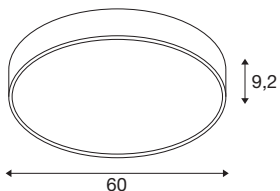

MEDO® PRO 60

wall- and ceiling-mounted light, round, 3000/4000K, 39W, DALI, Touch, 80°, UGR<19, black

Our design classic MEDO® has a new high-output addition: the MEDO® PRO. It impresses with its service life of L80B10@50,000h, eligible energy efficiency from 120 lm/W and a higher indirect light component. Efficiency is also the order of the day when it comes to installation, which is particularly fast thanks to our EasyBase. The improved protection code IP50 and an outstanding CRI>90 colour reproduction index ensure exceptional quality. Two elegant casing colours and a CCT switch that enables you to choose between 3000 K and 4000 K lets you personalise your lighting situation. The MEDO® PRO is available as a DALI and phase version, additionally you have the choice between opal (UGR<25) and prismatic (UGR<19) glass. As your most demanding projects deserve only the best lighting.

TECHNICAL DATA

Item no.	1007300
Number of different light outlets	2
IP Code	IP 50
Impact resistance class	IK 02
Impact resistance	0.2 Joule
Assembly	Surface
Assembly details	Ceiling,Ceiling with Acc.,Wall
Dimmable	Yes
Dimming technology	DALI,Touch
Primary nominal voltage	220-240V ~50/60Hz
Secondary power / voltage	1000 mA
Safety class	I
Wattage	39 W
Ambient temperature	25 °C
Minimum ambient temperature	-20 °C
Maximum ambient temperature	40 °C
Network rated standby power	0.21 W
Number of luminaires at LS B16A	27
Number of luminaires at LS C16A	46
Level of inrush current	35 A
Duration of inrush current	2 µs
Stroboscopic effect (SVM)	0.4

Lumen	5000/5100 lm
Colour temperature	3000/4000 Kelvin
Beam angle	80 °
Color	black
CRI	90
UGR ≤	19
LXXBXX data	L80B10
Service life	50000 h
Risk Group	1
Height	9.2 cm
Diameter	60 cm
Net weight	4.6 kg
Gross weight	4.922 kg
BIG WHITE Page	151