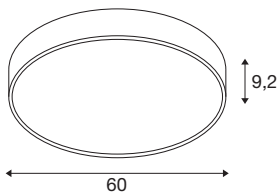

MEDO® PRO 60

wall- and ceiling-mounted light, round, 3000/4000K, 39W, DALI, Touch, 80°, UGR<19, white

Our design classic MEDO® has a new high-output addition: the MEDO® PRO. It impresses with its service life of L80B10@50,000h, eligible energy efficiency from 120 lm/W and a higher indirect light component. Efficiency is also the order of the day when it comes to installation, which is particularly fast thanks to our EasyBase. The improved protection code IP50 and an outstanding CRI>90 colour reproduction index ensure exceptional quality. Two elegant casing colours and a CCT switch that enables you to choose between 3000 K and 4000 K lets you personalise your lighting situation. The MEDO® PRO is available as a DALI and phase version, additionally you have the choice between opal (UGR<25) and prismatic (UGR<19) glass. As your most demanding projects deserve only the best lighting.

TECHNICAL DATA

Item no.	1007301
Number of different light outlets	2
IP Code	IP 50
Impact resistance class	IK 02
Impact resistance	0.2 Joule
Assembly	Surface
Assembly details	Ceiling,Ceiling with Acc.,Wall
Dimmable	Yes
Dimming technology	DALI,Touch
Primary nominal voltage	220-240V ~50/60Hz
Secondary power / voltage	1000 mA
Safety class	I
Wattage	39 W
Ambient temperature	25 °C
Minimum ambient temperature	-20 °C
Maximum ambient temperature	40 °C
Network rated standby power	0.21 W
Number of luminaires at LS B16A	27
Number of luminaires at LS C16A	46
Level of inrush current	35 A
Duration of inrush current	2 µs
Stroboscopic effect (SVM)	0.4

Lumen	5000/5100 lm
Colour temperature	3000/4000 Kelvin
Beam angle	80 °
Color	white
CRI	90
UGR ≤	19
LXXBXX data	L80B10
Service life	50000 h
Risk Group	1
Height	9.2 cm
Diameter	60 cm
Net weight	4.6 kg
Gross weight	4.922 kg
BIG WHITE Page	151