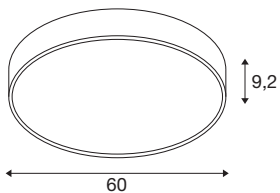

MEDO® PRO 60

wall- and ceiling-mounted light, round, 3000/4000K, 39W, DALI, Touch, 110°, black

Our design classic MEDO® has a new high-output addition: the MEDO® PRO. It impresses with its service life of L80B10@50,000h, eligible energy efficiency from 120 lm/W and a higher indirect light component. Efficiency is also the order of the day when it comes to installation, which is particularly fast thanks to our EasyBase. The improved protection code IP50 and an outstanding CRI>90 colour reproduction index ensure exceptional quality. Two elegant casing colours and a CCT switch that enables you to choose between 3000 K and 4000 K lets you personalise your lighting situation. The MEDO® PRO is available as a DALI and phase version, additionally you have the choice between opal (UGR<25) and prismatic (UGR<19) glass. As your most demanding projects deserve only the best lighting.

TECHNICAL DATA

Item no.	1007302
Number of different light outlets	2
IP Code	IP 50
Impact resistance class	IK 02
Impact resistance	0.2 Joule
Assembly	Surface
Assembly details	Ceiling,Ceiling with Acc.,Wall
Dimmable	Yes
Dimming technology	DALI,Touch
Primary nominal voltage	220-240V ~50/60Hz
Secondary power / voltage	1000 mA
Safety class	I
Wattage	39 W
Ambient temperature	25 °C
Minimum ambient temperature	-20 °C
Maximum ambient temperature	40 °C
Network rated standby power	0.21 W
Number of luminaires at LS B16A	27
Number of luminaires at LS C16A	46
Level of inrush current	35 A
Duration of inrush current	2 µs
Stroboscopic effect (SVM)	0.4

Lumen	5450/5500 lm
Colour temperature	3000/4000 Kelvin
Beam angle	110 °
Color	black
CRI	90
UGR ≤	25
LXXBXX data	L80B10
Service life	50000 h
Risk Group	1
Height	9.2 cm
Diameter	60 cm
Net weight	4.6 kg
Gross weight	4.922 kg
BIG WHITE Page	153