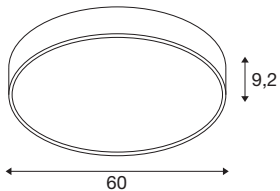

MEDO® PRO 60

wall- and ceiling-mounted light, round, 3000/4000K, 39W, DALI, Touch, 110°, white

Our design classic MEDO® has a new high-output addition: the MEDO® PRO. It impresses with its service life of L80B10@50,000h, eligible energy efficiency from 120 lm/W and a higher indirect light component. Efficiency is also the order of the day when it comes to installation, which is particularly fast thanks to our EasyBase. The improved protection code IP50 and an outstanding CRI>90 colour reproduction index ensure exceptional quality. Two elegant casing colours and a CCT switch that enables you to choose between 3000 K and 4000 K lets you personalise your lighting situation. The MEDO® PRO is available as a DALI and phase version, additionally you have the choice between opal (UGR<25) and prismatic (UGR<19) glass. As your most demanding projects deserve only the best lighting.

TECHNICAL DATA

Item no.	1007303
Number of different light outlets	2
IP Code	IP 50
Impact resistance class	IK 02
Impact resistance	0.2 Joule
Assembly	Surface
Assembly details	Ceiling,Ceiling with Acc.,Wall
Dimmable	Yes
Dimming technology	DALI,Touch
Primary nominal voltage	220-240V ~50/60Hz
Secondary power / voltage	1000 mA
Safety class	I
Wattage	39 W
Ambient temperature	25 °C
Minimum ambient temperature	-20 °C
Maximum ambient temperature	40 °C
Network rated standby power	0.21 W
Number of luminaires at LS B16A	27
Number of luminaires at LS C16A	46
Level of inrush current	35 A
Duration of inrush current	2 µs
Stroboscopic effect (SVM)	0.4

Lumen	5450/5500 lm
Colour temperature	3000/4000 Kelvin
Beam angle	110 °
Color	white
CRI	90
UGR ≤	25
LXXBXX data	L80B10
Service life	50000 h
Risk Group	1
Height	9.2 cm
Diameter	60 cm
Net weight	4.6 kg
Gross weight	4.922 kg
BIG WHITE Page	153