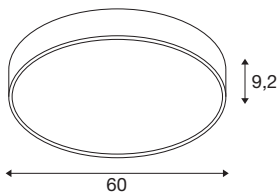

MEDO® PRO 60

wall- and ceiling-mounted light, round, 3000/4000K, 37W, trailing-edge phase, 80°, UGR<19, black

Our design classic MEDO® has a new high-output addition: the MEDO® PRO. It impresses with its service life of L80B10@50,000h, eligible energy efficiency from 120 lm/W and a higher indirect light component. Efficiency is also the order of the day when it comes to installation, which is particularly fast thanks to our EasyBase. The improved protection code IP50 and an outstanding CRI>90 colour reproduction index ensure exceptional quality. Two elegant casing colours and a CCT switch that enables you to choose between 3000 K and 4000 K lets you personalise your lighting situation. The MEDO® PRO is available as a DALI and phase version, additionally you have the choice between opal (UGR<25) and prismatic (UGR<19) glass. As your most demanding projects deserve only the best lighting.

TECHNICAL DATA

Item no.	1007304
Number of different light outlets	2
IP Code	IP 50
Impact resistance class	IK 02
Impact resistance	0.2 Joule
Assembly	Surface
Assembly details	Ceiling,Ceiling with Acc.,Wall
Dimmable	Yes
Dimming technology	trailing edge
Primary nominal voltage	220-240V ~50/60Hz
Secondary power / voltage	1000 mA
Safety class	I
Wattage	37 W
Ambient temperature	25 °C
Minimum ambient temperature	-20 °C
Maximum ambient temperature	40 °C
Number of luminaires at LS B16A	27
Number of luminaires at LS C16A	33
Level of inrush current	12 A
Duration of inrush current	45 µs
Stroboscopic effect (SVM)	0.4
Lumen	5000/5100 lm

Colour temperature	3000/4000 Kelvin
Beam angle	80 °
Color	black
CRI	90
UGR ≤	19
LXXBXX data	L80B10
Service life	50000 h
Risk Group	1
Height	9.2 cm
Diameter	60 cm
Net weight	4.6 kg
Gross weight	4.922 kg
BIG WHITE Page	151