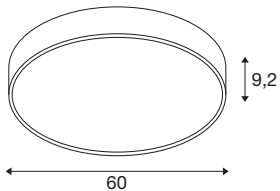

## MEDO® PRO 60

wall- and ceiling-mounted light, round, 3000/4000K, 37W, trailing-edge phase, 80°, UGR<19, white

Our design classic MEDO® has a new high-output addition: the MEDO® PRO. It impresses with its service life of L80B10@50,000h, eligible energy efficiency from 120 lm/W and a higher indirect light component. Efficiency is also the order of the day when it comes to installation, which is particularly fast thanks to our EasyBase. The improved protection code IP50 and an outstanding CRI>90 colour reproduction index ensure exceptional quality. Two elegant casing colours and a CCT switch that enables you to choose between 3000 K and 4000 K lets you personalise your lighting situation. The MEDO® PRO is available as a DALI and phase version, additionally you have the choice between opal (UGR<25) and prismatic (UGR<19) glass. As your most demanding projects deserve only the best lighting.

## TECHNICAL DATA

Item no.	1007305
Number of different light outlets	2
IP Code	IP 50
Impact resistance class	IK 02
Impact resistance	0.2 Joule
Assembly	Surface
Assembly details	Ceiling,Ceiling with Acc.,Wall
Dimmable	Yes
Dimming technology	trailing edge
Primary nominal voltage	220-240V ~50/60Hz
Secondary power / voltage	1000 mA
Safety class	I
Wattage	37 W
Ambient temperature	25 °C
Minimum ambient temperature	-20 °C
Maximum ambient temperature	40 °C
Number of luminaires at LS B16A	27
Number of luminaires at LS C16A	33
Level of inrush current	12 A
Duration of inrush current	45 µs
Stroboscopic effect (SVM)	0.4
Lumen	5000/5100 lm

Colour temperature	3000/4000 Kelvin
Beam angle	80 °
Color	white
CRI	90
UGR ≤	19
LXXBXX data	L80B10
Service life	50000 h
Risk Group	1
Height	9.2 cm
Diameter	60 cm
Net weight	4.6 kg
Gross weight	4.922 kg
BIG WHITE Page	151