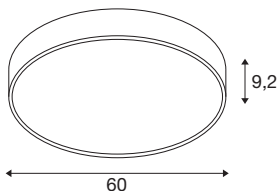

MEDO® PRO 60

wall- and ceiling-mounted light, round, 3000/4000K, 37W, trailing-edge phase, 110°, black

Our design classic MEDO® has a new high-output addition: the MEDO® PRO. It impresses with its service life of L80B10@50,000h, eligible energy efficiency from 120 lm/W and a higher indirect light component. Efficiency is also the order of the day when it comes to installation, which is particularly fast thanks to our EasyBase. The improved protection code IP50 and an outstanding CRI>90 colour reproduction index ensure exceptional quality. Two elegant casing colours and a CCT switch that enables you to choose between 3000 K and 4000 K lets you personalise your lighting situation. The MEDO® PRO is available as a DALI and phase version, additionally you have the choice between opal (UGR<25) and prismatic (UGR<19) glass. As your most demanding projects deserve only the best lighting.

TECHNICAL DATA

Item no.	1007306
Number of different light outlets	2
IP Code	IP 50
Impact resistance class	IK 02
Impact resistance	0.2 Joule
Assembly	Surface
Assembly details	Ceiling,Ceiling with Acc.,Wall
Dimmable	Yes
Dimming technology	trailing edge
Primary nominal voltage	220-240V ~50/60Hz
Secondary power / voltage	1000 mA
Safety class	I
Wattage	37 W
Ambient temperature	25 °C
Minimum ambient temperature	-20 °C
Maximum ambient temperature	40 °C
Number of luminaires at LS B16A	27
Number of luminaires at LS C16A	33
Level of inrush current	12 A
Duration of inrush current	45 µs
Stroboscopic effect (SVM)	0.4
Lumen	5450/5500 lm

Colour temperature	3000/4000 Kelvin
Beam angle	110 °
Color	black
CRI	90
UGR ≤	25
LXXBXX data	L80B10
Service life	50000 h
Risk Group	1
Height	9.2 cm
Diameter	60 cm
Net weight	4.6 kg
Gross weight	4.922 kg
BIG WHITE Page	153