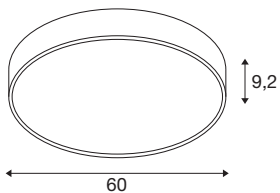

MEDO® PRO 60

wall- and ceiling-mounted light, round, 3000/4000K, 37W, trailing-edge phase, 110°, white

Our design classic MEDO® has a new high-output addition: the MEDO® PRO. It impresses with its service life of L80B10@50,000h, eligible energy efficiency from 120 lm/W and a higher indirect light component. Efficiency is also the order of the day when it comes to installation, which is particularly fast thanks to our EasyBase. The improved protection code IP50 and an outstanding CRI>90 colour reproduction index ensure exceptional quality. Two elegant casing colours and a CCT switch that enables you to choose between 3000 K and 4000 K lets you personalise your lighting situation. The MEDO® PRO is available as a DALI and phase version, additionally you have the choice between opal (UGR<25) and prismatic (UGR<19) glass. As your most demanding projects deserve only the best lighting.

TECHNICAL DATA

Item no.	1007307
Number of different light outlets	2
IP Code	IP 50
Impact resistance class	IK 02
Impact resistance	0.2 Joule
Assembly	Surface
Assembly details	Ceiling,Ceiling with Acc.,Wall
Dimmable	Yes
Dimming technology	trailing edge
Primary nominal voltage	220-240V ~50/60Hz
Secondary power / voltage	1000 mA
Safety class	I
Wattage	37 W
Ambient temperature	25 °C
Minimum ambient temperature	-20 °C
Maximum ambient temperature	40 °C
Number of luminaires at LS B16A	27
Number of luminaires at LS C16A	33
Level of inrush current	12 A
Duration of inrush current	45 µs
Stroboscopic effect (SVM)	0.4
Lumen	5450/5500 lm

Colour temperature	3000/4000 Kelvin
Beam angle	110 °
Color	white
CRI	90
UGR ≤	25
LXXBXX data	L80B10
Service life	50000 h
Risk Group	1
Height	9.2 cm
Diameter	60 cm
Net weight	4.6 kg
Gross weight	4.922 kg
BIG WHITE Page	153