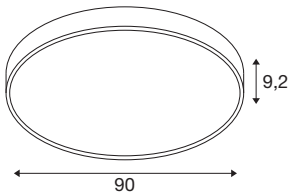

## MEDO® PRO 90

ceiling-mounted light, round, 3000/4000K, 75W, DALI, Touch, 80°, UGR<19, black

Our design classic MEDO® has a new high-output addition: the MEDO® PRO. It impresses with its service life of L80B10@50,000h, eligible energy efficiency from 120 lm/W and a higher indirect light component. Efficiency is also the order of the day when it comes to installation, which is particularly fast thanks to our EasyBase. The improved protection code IP50 and an outstanding CRI>90 colour reproduction index ensure exceptional quality. Two elegant casing colours and a CCT switch that enables you to choose between 3000 K and 4000 K lets you personalise your lighting situation. The MEDO® PRO is available as a DALI and phase version, additionally you have the choice between opal (UGR<25) and prismatic (UGR<19) glass. As your most demanding projects deserve only the best lighting.

## TECHNICAL DATA

Item no.	1007308
Number of different light outlets	2
IP Code	IP 50
Impact resistance class	IK 02
Impact resistance	0.2 Joule
Assembly	Surface
Assembly details	Ceiling, Ceiling with Acc.
Dimmable	Yes
Dimming technology	DALI, Touch
Primary nominal voltage	220-240V ~50/60Hz
Secondary power / voltage	1000 mA
Safety class	I
Wattage	75 W
Ambient temperature	25 °C
Minimum ambient temperature	-20 °C
Maximum ambient temperature	40 °C
Network rated standby power	0.44 W
Number of luminaires at LS B16A	27
Number of luminaires at LS C16A	46
Level of inrush current	35 A
Duration of inrush current	2 µs
Stroboscopic effect (SVM)	0.4

Lumen	9400/9700 lm
Colour temperature	3000/4000 Kelvin
Beam angle	80 °
Color	black
CRI	90
UGR ≤	19
LXXBXX data	L80B10
Service life	50000 h
Risk Group	1
Height	9.2 cm
Diameter	90 cm
Net weight	9 kg
Gross weight	9.63 kg
BIG WHITE Page	151