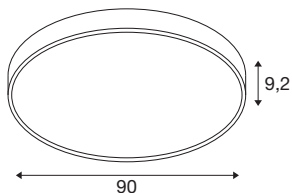

MEDO® PRO 90

ceiling-mounted light, round, 3000/4000K, 75W, DALI, Touch, 80°, UGR<19, white

Our design classic MEDO® has a new high-output addition: the MEDO® PRO. It impresses with its service life of L80B10@50,000h, eligible energy efficiency from 120 lm/W and a higher indirect light component. Efficiency is also the order of the day when it comes to installation, which is particularly fast thanks to our EasyBase. The improved protection code IP50 and an outstanding CRI>90 colour reproduction index ensure exceptional quality. Two elegant casing colours and a CCT switch that enables you to choose between 3000 K and 4000 K lets you personalise your lighting situation. The MEDO® PRO is available as a DALI and phase version, additionally you have the choice between opal (UGR<25) and prismatic (UGR<19) glass. As your most demanding projects deserve only the best lighting.

TECHNICAL DATA

Item no.	1007309
Number of different light outlets	2
IP Code	IP 50
Impact resistance class	IK 02
Impact resistance	0.2 Joule
Assembly	Surface
Assembly details	Ceiling, Ceiling with Acc.
Dimmable	Yes
Dimming technology	DALI, Touch
Primary nominal voltage	220-240V ~50/60Hz
Secondary power / voltage	1000 mA
Safety class	I
Wattage	75 W
Ambient temperature	25 °C
Minimum ambient temperature	-20 °C
Maximum ambient temperature	40 °C
Network rated standby power	0.44 W
Number of luminaires at LS B16A	27
Number of luminaires at LS C16A	46
Level of inrush current	35 A
Duration of inrush current	2 µs
Stroboscopic effect (SVM)	0.4

Lumen	9400/9700 lm
Colour temperature	3000/4000 Kelvin
Beam angle	80 °
Color	white
CRI	90
UGR ≤	19
LXXBXX data	L80B10
Service life	50000 h
Risk Group	1
Height	9.2 cm
Diameter	90 cm
Net weight	9 kg
Gross weight	9.63 kg
BIG WHITE Page	151