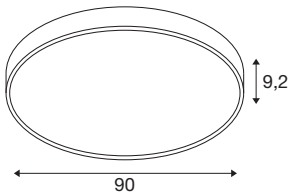

## MEDO® PRO 90

ceiling-mounted light, round, 3000/4000K, 75W, DALI, Touch, 110°, white

Our design classic MEDO® has a new high-output addition: the MEDO® PRO. It impresses with its service life of L80B10@50,000h, eligible energy efficiency from 120 lm/W and a higher indirect light component. Efficiency is also the order of the day when it comes to installation, which is particularly fast thanks to our EasyBase. The improved protection code IP50 and an outstanding CRI>90 colour reproduction index ensure exceptional quality. Two elegant casing colours and a CCT switch that enables you to choose between 3000 K and 4000 K lets you personalise your lighting situation. The MEDO® PRO is available as a DALI and phase version, additionally you have the choice between opal (UGR<25) and prismatic (UGR<19) glass. As your most demanding projects deserve only the best lighting.

## TECHNICAL DATA

Item no.	1007311
Number of different light outlets	2
IP Code	IP 50
Impact resistance class	IK 02
Impact resistance	0.2 Joule
Assembly	Surface
Assembly details	Ceiling, Ceiling with Acc.
Dimmable	Yes
Dimming technology	DALI, Touch
Primary nominal voltage	220-240V ~50/60Hz
Secondary power / voltage	1000 mA
Safety class	I
Wattage	75 W
Ambient temperature	25 °C
Minimum ambient temperature	-20 °C
Maximum ambient temperature	40 °C
Network rated standby power	0.44 W
Number of luminaires at LS B16A	27
Number of luminaires at LS C16A	46
Level of inrush current	35 A
Duration of inrush current	2 µs
Stroboscopic effect (SVM)	0.4

Lumen	11000/11200 lm
Colour temperature	3000/4000 Kelvin
Beam angle	110 °
Color	white
CRI	90
UGR ≤	25
LXXBXX data	L80B10
Service life	50000 h
Risk Group	1
Height	9.2 cm
Diameter	90 cm
Net weight	9 kg
Gross weight	9.63 kg
BIG WHITE Page	153