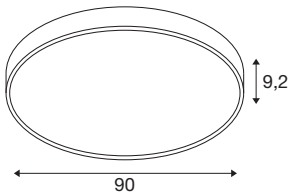

MEDO® PRO 90

ceiling-mounted light, round, 3000/4000K, 74W, trailing-edge phase, 80°, UGR<19, black

Our design classic MEDO® has a new high-output addition: the MEDO® PRO. It impresses with its service life of L80B10@50,000h, eligible energy efficiency from 120 lm/W and a higher indirect light component. Efficiency is also the order of the day when it comes to installation, which is particularly fast thanks to our EasyBase. The improved protection code IP50 and an outstanding CRI>90 colour reproduction index ensure exceptional quality. Two elegant casing colours and a CCT switch that enables you to choose between 3000 K and 4000 K lets you personalise your lighting situation. The MEDO® PRO is available as a DALI and phase version, additionally you have the choice between opal (UGR<25) and prismatic (UGR<19) glass. As your most demanding projects deserve only the best lighting.

TECHNICAL DATA

Item no.	1007312
Number of different light outlets	2
IP Code	IP 50
Impact resistance class	IK 02
Impact resistance	0.2 Joule
Assembly	Surface
Assembly details	Ceiling, Ceiling with Acc.
Dimmable	Yes
Dimming technology	trailing edge
Primary nominal voltage	220-240V ~50/60Hz
Secondary power / voltage	1000 mA
Safety class	I
Wattage	74 W
Ambient temperature	25 °C
Minimum ambient temperature	-20 °C
Maximum ambient temperature	40 °C
Number of luminaires at LS B16A	27
Number of luminaires at LS C16A	33
Level of inrush current	12 A
Duration of inrush current	45 µs
Stroboscopic effect (SVM)	0.4
Lumen	9400/9700 lm

Colour temperature	3000/4000 Kelvin
Beam angle	80 °
Color	black
CRI	90
UGR ≤	19
LXXBXX data	L80B10
Service life	50000 h
Risk Group	1
Height	9.2 cm
Diameter	90 cm
Net weight	9 kg
Gross weight	9.63 kg
BIG WHITE Page	151