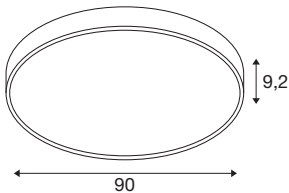

MEDO® PRO 90

ceiling-mounted light, round, 3000/4000K, 74W, trailing-edge phase, 80°, UGR<19, white

Our design classic MEDO® has a new high-output addition: the MEDO® PRO. It impresses with its service life of L80B10@50,000h, eligible energy efficiency from 120 lm/W and a higher indirect light component. Efficiency is also the order of the day when it comes to installation, which is particularly fast thanks to our EasyBase. The improved protection code IP50 and an outstanding CRI>90 colour reproduction index ensure exceptional quality. Two elegant casing colours and a CCT switch that enables you to choose between 3000 K and 4000 K lets you personalise your lighting situation. The MEDO® PRO is available as a DALI and phase version, additionally you have the choice between opal (UGR<25) and prismatic (UGR<19) glass. As your most demanding projects deserve only the best lighting.

TECHNICAL DATA

Item no.	1007313
Number of different light outlets	2
IP Code	IP 50
Impact resistance class	IK 02
Impact resistance	0.2 Joule
Assembly	Surface
Assembly details	Ceiling, Ceiling with Acc.
Dimmable	Yes
Dimming technology	trailing edge
Primary nominal voltage	220-240V ~50/60Hz
Secondary power / voltage	1000 mA
Safety class	I
Wattage	74 W
Ambient temperature	25 °C
Minimum ambient temperature	-20 °C
Maximum ambient temperature	40 °C
Number of luminaires at LS B16A	27
Number of luminaires at LS C16A	33
Level of inrush current	12 A
Duration of inrush current	45 µs
Stroboscopic effect (SVM)	0.4
Lumen	9400/9700 lm

Colour temperature	3000/4000 Kelvin
Beam angle	80 °
Color	white
CRI	90
UGR ≤	19
LXXBXX data	L80B10
Service life	50000 h
Risk Group	1
Height	9.2 cm
Diameter	90 cm
Net weight	9 kg
Gross weight	9.63 kg
BIG WHITE Page	151