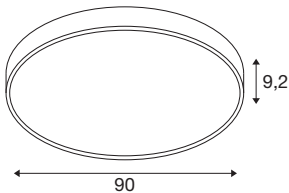

## MEDO® PRO 90

ceiling-mounted light, round, 3000/4000K, 74W, trailing-edge phase, 110°, white

Our design classic MEDO® has a new high-output addition: the MEDO® PRO. It impresses with its service life of L80B10@50,000h, eligible energy efficiency from 120 lm/W and a higher indirect light component. Efficiency is also the order of the day when it comes to installation, which is particularly fast thanks to our EasyBase. The improved protection code IP50 and an outstanding CRI>90 colour reproduction index ensure exceptional quality. Two elegant casing colours and a CCT switch that enables you to choose between 3000 K and 4000 K lets you personalise your lighting situation. The MEDO® PRO is available as a DALI and phase version, additionally you have the choice between opal (UGR<25) and prismatic (UGR<19) glass. As your most demanding projects deserve only the best lighting.

## TECHNICAL DATA

Item no.	1007315
Number of different light outlets	2
IP Code	IP 50
Impact resistance class	IK 02
Impact resistance	0.2 Joule
Assembly	Surface
Assembly details	Ceiling, Ceiling with Acc.
Dimmable	Yes
Dimming technology	trailing edge
Primary nominal voltage	220-240V ~50/60Hz
Secondary power / voltage	1000 mA
Safety class	I
Wattage	74 W
Ambient temperature	25 °C
Minimum ambient temperature	-20 °C
Maximum ambient temperature	40 °C
Number of luminaires at LS B16A	27
Number of luminaires at LS C16A	33
Level of inrush current	12 A
Duration of inrush current	45 µs
Stroboscopic effect (SVM)	0.4
Lumen	11000/11200 lm

Colour temperature	3000/4000 Kelvin
Beam angle	110 °
Color	white
CRI	90
UGR ≤	25
LXXBXX data	L80B10
Service life	50000 h
Risk Group	1
Height	9.2 cm
Diameter	90 cm
Net weight	9 kg
Gross weight	9.63 kg
BIG WHITE Page	153