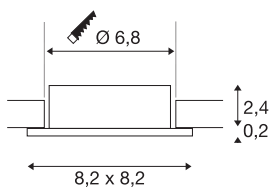

NEW TRIA® 68

ceiling installation ring, L: 8.2 W: 8.2 H: 2.6 cm, IP 20, white

Discover the new generation of our NEW TRIA® series and configure an individual lighting experience. A modular element is the square or round mounting ring, which is available as a pivoting and rotating or all-round protected IP 65 version. In the colours black, white, rose gold or brushed aluminium, it blends harmoniously into any room ambience. For easy assembly, the mounting ring, specially designed for a hole diameter of 68mm, is supplied with clip and leaf springs.

TECHNICAL DATA

Item no.	1007328
IP Code	IP 20
Assembly	Recessed
Assembly details	Ceiling
Color	white
Length	8.2 cm
Width	8.2 cm
Height	2.6 cm
Net weight	0.06 kg
Gross weight	0.064 kg
Shape of cut-out	round
Installation diameter	6.8 cm
BIG WHITE Page	126