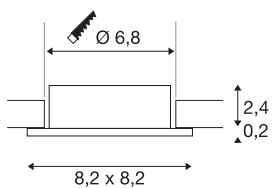

NEW TRIA® 68

ceiling installation ring, L: 8.2 W: 8.2 H: 2.6 cm, IP 20, black

Discover the new generation of our NEW TRIA® series and configure an individual lighting experience. A modular element is the square or round mounting ring, which is available as a pivoting and rotating or all-round protected IP 65 version. In the colours black, white, rose gold or brushed aluminium, it blends harmoniously into any room ambience. For easy assembly, the mounting ring, specially designed for a hole diameter of 68mm, is supplied with clip and leaf springs.

TECHNICAL DATA

Item no.	1007329
IP Code	IP 20
Assembly	Recessed
Assembly details	Ceiling
Color	black
Length	8.2 cm
Width	8.2 cm
Height	2.6 cm
Net weight	0.06 kg
Gross weight	0.064 kg
Shape of cut-out	round
Installation diameter	6.8 cm
BIG WHITE Page	126