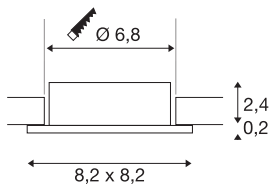

## NEW TRIA® 68

ceiling installation ring, L: 8.2 W: 8.2 H: 2.6 cm, IP 20, aluminium

Discover the new generation of our NEW TRIA® series and configure an individual lighting experience. A modular element is the square or round mounting ring, which is available as a pivoting and rotating or all-round protected IP 65 version. In the colours black, white, rose gold or brushed aluminium, it blends harmoniously into any room ambience. For easy assembly, the mounting ring, specially designed for a hole diameter of 68mm, is supplied with clip and leaf springs.

## TECHNICAL DATA

Item no.	1007330
IP Code	IP 20
Assembly	Recessed
Assembly details	Ceiling
Color	aluminium
Length	8.2 cm
Width	8.2 cm
Height	2.6 cm
Net weight	0.06 kg
Gross weight	0.064 kg
Shape of cut-out	round
Installation diameter	6.8 cm
BIG WHITE Page	126