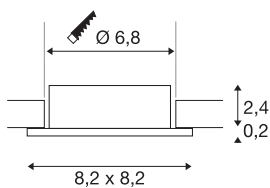

NEW TRIA® 68

ceiling installation ring, L: 8.2 W: 8.2 H: 2.6 cm, IP 20, rose gold

Discover the new generation of our NEW TRIA® series and configure an individual lighting experience. A modular element is the square or round mounting ring, which is available as a pivoting and rotating or all-round protected IP 65 version. In the colours black, white, rose gold or brushed aluminium, it blends harmoniously into any room ambience. For easy assembly, the mounting ring, specially designed for a hole diameter of 68mm, is supplied with clip and leaf springs.

TECHNICAL DATA

| | |
|-----------------------|----------|
| Item no. | 1007331 |
| IP Code | IP 20 |
| Assembly | Recessed |
| Assembly details | Ceiling |
| Color | gold |
| Length | 8.2 cm |
| Width | 8.2 cm |
| Height | 2.6 cm |
| Net weight | 0.06 kg |
| Gross weight | 0.064 kg |
| Shape of cut-out | round |
| Installation diameter | 6.8 cm |
| BIG WHITE Page | 126 |