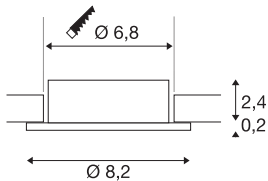

## NEW TRIA® 68

ceiling installation ring, D: 8.2 H: 2.6 cm, IP 20, black

Discover the new generation of our NEW TRIA® series and configure an individual lighting experience. A modular element is the square or round mounting ring, which is available as a pivoting and rotating or all-round protected IP 65 version. In the colours black, white, rose gold or brushed aluminium, it blends harmoniously into any room ambience. For easy assembly, the mounting ring, specially designed for a hole diameter of 68mm, is supplied with clip and leaf springs.

## TECHNICAL DATA

Item no.	1007332
IP Code	IP 20
Assembly	Recessed
Assembly details	Ceiling
Color	black
Height	2.6 cm
Diameter	8.2 cm
Net weight	0.06 kg
Gross weight	0.064 kg
Shape of cut-out	round
Installation diameter	6.8 cm
BIG WHITE Page	126