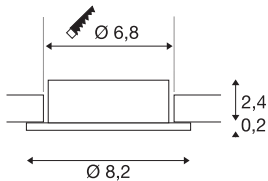

NEW TRIA® 68

ceiling installation ring, D: 8.2 H: 2.6 cm, IP 20, white

Discover the new generation of our NEW TRIA® series and configure an individual lighting experience. A modular element is the square or round mounting ring, which is available as a pivoting and rotating or all-round protected IP 65 version. In the colours black, white, rose gold or brushed aluminium, it blends harmoniously into any room ambience. For easy assembly, the mounting ring, specially designed for a hole diameter of 68mm, is supplied with clip and leaf springs.

TECHNICAL DATA

Item no.	1007333
IP Code	IP 20
Assembly	Recessed
Assembly details	Ceiling
Color	white
Height	2.6 cm
Diameter	8.2 cm
Net weight	0.06 kg
Gross weight	0.064 kg
Shape of cut-out	round
Installation diameter	6.8 cm
BIG WHITE Page	126