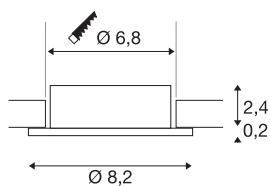

## NEW TRIA® 68

ceiling installation ring, D: 8.2 H: 2.6 cm, IP 20, rose gold

Discover the new generation of our NEW TRIA® series and configure an individual lighting experience. A modular element is the square or round mounting ring, which is available as a pivoting and rotating or all-round protected IP 65 version. In the colours black, white, rose gold or brushed aluminium, it blends harmoniously into any room ambience. For easy assembly, the mounting ring, specially designed for a hole diameter of 68mm, is supplied with clip and leaf springs.

### TECHNICAL DATA

Item no.	1007334
IP Code	IP 20
Assembly	Recessed
Assembly details	Ceiling
Color	gold
Height	2.6 cm
Diameter	8.2 cm
Net weight	0.06 kg
Gross weight	0.064 kg
Shape of cut-out	round
Installation diameter	6.8 cm
BIG WHITE Page	126