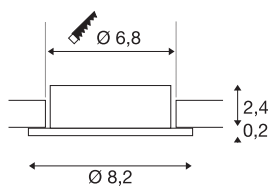

NEW TRIA® 68

ceiling installation ring, D: 8.2 H: 2.6 cm, IP 20, aluminium

Discover the new generation of our NEW TRIA® series and configure an individual lighting experience. A modular element is the square or round mounting ring, which is available as a pivoting and rotating or all-round protected IP 65 version. In the colours black, white, rose gold or brushed aluminium, it blends harmoniously into any room ambience. For easy assembly, the mounting ring, specially designed for a hole diameter of 68mm, is supplied with clip and leaf springs.

TECHNICAL DATA

Item no.	1007335
IP Code	IP 20
Assembly	Recessed
Assembly details	Ceiling
Color	aluminium
Height	2.6 cm
Diameter	8.2 cm
Net weight	0.06 kg
Gross weight	0.064 kg
Shape of cut-out	round
Installation diameter	6.8 cm
BIG WHITE Page	126