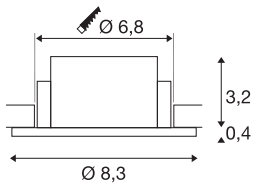

NEW TRIA® 68

ceiling installation ring, D: 8.3 H: 3.55 cm, IP 65, incl. glass, black

Discover the new generation of our NEW TRIA® series and configure an individual lighting experience. A modular element is the square or round mounting ring, which is available as a pivoting and rotating or all-round protected IP 65 version. In the colours black, white, rose gold or brushed aluminium, it blends harmoniously into any room ambience. For easy assembly, the mounting ring, specially designed for a hole diameter of 68mm, is supplied with clip and leaf springs.

TECHNICAL DATA

Item no.	1007336
IP Code	IP 65
Assembly	Recessed
Assembly details	Ceiling
Color	black
Height	3.55 cm
Diameter	8.3 cm
Net weight	0.11 kg
Gross weight	0.118 kg
Shape of cut-out	round
Installation diameter	6.8 cm
BIG WHITE Page	126