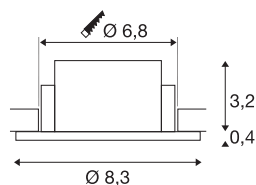

NEW TRIA® 68

ceiling installation ring, D: 8.3 H: 3.55 cm, IP 65, incl. glass, white

Discover the new generation of our NEW TRIA® series and configure an individual lighting experience. A modular element is the square or round mounting ring, which is available as a pivoting and rotating or all-round protected IP 65 version. In the colours black, white, rose gold or brushed aluminium, it blends harmoniously into any room ambience. For easy assembly, the mounting ring, specially designed for a hole diameter of 68mm, is supplied with clip and leaf springs.

TECHNICAL DATA

Item no.	1007337
IP Code	IP 65
Assembly	Recessed
Assembly details	Ceiling
Color	white
Height	3.55 cm
Diameter	8.3 cm
Net weight	0.11 kg
Gross weight	0.118 kg
Shape of cut-out	round
Installation diameter	6.8 cm
BIG WHITE Page	126