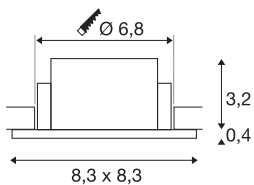

## NEW TRIA® 68

ceiling installation ring, L: 8.3 W: 8.3 H: 3.55 cm, IP 65, incl. glass, black

Discover the new generation of our NEW TRIA® series and configure an individual lighting experience. A modular element is the square or round mounting ring, which is available as a pivoting and rotating or all-round protected IP 65 version. In the colours black, white, rose gold or brushed aluminium, it blends harmoniously into any room ambience. For easy assembly, the mounting ring, specially designed for a hole diameter of 68mm, is supplied with clip and leaf springs.

## TECHNICAL DATA

Item no.	1007338
IP Code	IP 65
Assembly	Recessed
Assembly details	Ceiling
Color	black
Length	8.3 cm
Width	8.3 cm
Height	3.55 cm
Net weight	0.11 kg
Gross weight	0.118 kg
Shape of cut-out	round
Installation diameter	6.8 cm
BIG WHITE Page	126