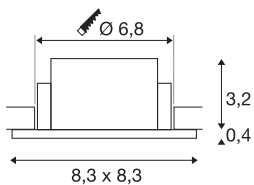

## NEW TRIA® 68

ceiling installation ring, L: 8.3 W: 8.3 H: 3.55 cm, IP 65, incl. glass, white

Discover the new generation of our NEW TRIA® series and configure an individual lighting experience. A modular element is the square or round mounting ring, which is available as a pivoting and rotating or all-round protected IP 65 version. In the colours black, white, rose gold or brushed aluminium, it blends harmoniously into any room ambience. For easy assembly, the mounting ring, specially designed for a hole diameter of 68mm, is supplied with clip and leaf springs.

## TECHNICAL DATA

Item no.	1007339
IP Code	IP 65
Assembly	Recessed
Assembly details	Ceiling
Color	white
Length	8.3 cm
Width	8.3 cm
Height	3.55 cm
Net weight	0.11 kg
Gross weight	0.118 kg
Shape of cut-out	round
Installation diameter	6.8 cm
BIG WHITE Page	126