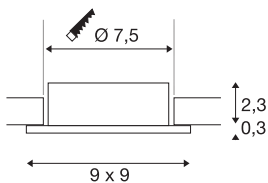

NEW TRIA® 75

ceiling installation ring, L: 9 W: 9 H: 2.6 cm, IP 20, black

Discover the new generation of our NEW TRIA® series and configure an individual lighting experience. A modular element is the square or round mounting ring, which is available as a pivoting and rotating or all-round protected IP 65 version. In the colours black, white, rose gold or brushed aluminium, it blends harmoniously into any room ambience. For easy assembly, the mounting ring, specially designed for a hole diameter of 75mm, is supplied with clip and leaf springs.

TECHNICAL DATA

Item no.	1007340
IP Code	IP 20
Assembly	Recessed
Assembly details	Ceiling
Color	black
Length	9 cm
Width	9 cm
Height	2.6 cm
Net weight	0.09 kg
Gross weight	0.096 kg
Shape of cut-out	round
Installation diameter	7.5 cm
BIG WHITE Page	126