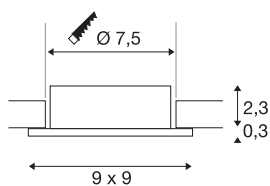

NEW TRIA® 75

ceiling installation ring, L: 9 W: 9 H: 2.6 cm, IP 20, rose gold

Discover the new generation of our NEW TRIA® series and configure an individual lighting experience. A modular element is the square or round mounting ring, which is available as a pivoting and rotating or all-round protected IP 65 version. In the colours black, white, rose gold or brushed aluminium, it blends harmoniously into any room ambience. For easy assembly, the mounting ring, specially designed for a hole diameter of 75mm, is supplied with clip and leaf springs.

TECHNICAL DATA

Item no.	1007341
IP Code	IP 20
Assembly	Recessed
Assembly details	Ceiling
Color	gold
Length	9 cm
Width	9 cm
Height	2.6 cm
Net weight	0.09 kg
Gross weight	0.096 kg
Shape of cut-out	round
Installation diameter	7.5 cm
BIG WHITE Page	126