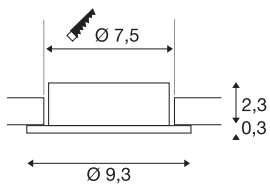

NEW TRIA® 75

ceiling installation ring, D: 9.3 H: 2.6 cm, IP 20, white

Discover the new generation of our NEW TRIA® series and configure an individual lighting experience. A modular element is the mounting ring, which is available as a pivoting and rotating or all-round protected IP 65 version. In the colours black, white, rose gold or brushed aluminium, it blends harmoniously into any room ambience. For easy assembly, the mounting ring, specially designed for a hole diameter of 75mm, is supplied with clip and leaf springs.

TECHNICAL DATA

Item no.	1007342
IP Code	IP 20
Assembly	Recessed
Assembly details	Ceiling
Color	white
Height	2.6 cm
Diameter	9.3 cm
Net weight	0.08 kg
Gross weight	0.086 kg
Shape of cut-out	round
Installation diameter	7.5 cm
BIG WHITE Page	126