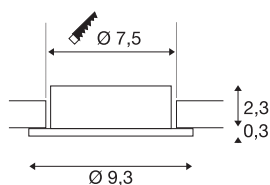

NEW TRIA® 75

ceiling installation ring, D: 9.3 H: 2.6 cm, IP 20, black

Discover the new generation of our NEW TRIA® series and configure an individual lighting experience. A modular element is the mounting ring, which is available as a pivoting and rotating or all-round protected IP 65 version. In the colours black, white, rose gold or brushed aluminium, it blends harmoniously into any room ambience. For easy assembly, the mounting ring, specially designed for a hole diameter of 75mm, is supplied with clip and leaf springs.

TECHNICAL DATA

Item no.	1007343
IP Code	IP 20
Assembly	Recessed
Assembly details	Ceiling
Color	black
Height	2.6 cm
Diameter	9.3 cm
Net weight	0.08 kg
Gross weight	0.086 kg
Shape of cut-out	round
Installation diameter	7.5 cm
BIG WHITE Page	126