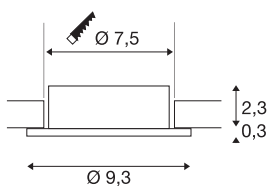

## NEW TRIA® 75

ceiling installation ring, D: 9.3 H: 2.6 cm, IP 20, rose gold

Discover the new generation of our NEW TRIA® series and configure an individual lighting experience. A modular element is the square or round mounting ring, which is available as a pivoting and rotating or all-round protected IP 65 version. In the colours black, white, rose gold or brushed aluminium, it blends harmoniously into any room ambience. For easy assembly, the mounting ring, specially designed for a hole diameter of 75mm, is supplied with clip and leaf springs.

## TECHNICAL DATA

Item no.	1007344
IP Code	IP 20
Assembly	Recessed
Assembly details	Ceiling
Color	gold
Height	2.6 cm
Diameter	9.3 cm
Net weight	0.08 kg
Gross weight	0.086 kg
Shape of cut-out	round
Installation diameter	7.5 cm
BIG WHITE Page	126