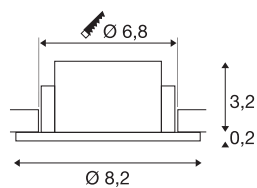

NEW TRIA® 68

ceiling installation ring, D: 8.2 H: 3.4 cm, IP 65, black

Discover the new generation of our NEW TRIA® series and configure an individual lighting experience. A modular element is the square or round mounting ring, which is available as a pivoting and rotating or all-round protected IP 65 version. In the colours black, white, rose gold or brushed aluminium, it blends harmoniously into any room ambience. For easy assembly, the mounting ring, specially designed for a hole diameter of 68mm, is supplied with clip and leaf springs.

TECHNICAL DATA

Item no.	1007345
IP Code	IP 65
Assembly	Recessed
Assembly details	Ceiling
Color	black
Height	3.4 cm
Diameter	8.2 cm
Net weight	0.09 kg
Gross weight	0.096 kg
Shape of cut-out	round
Installation diameter	6.8 cm
BIG WHITE Page	126