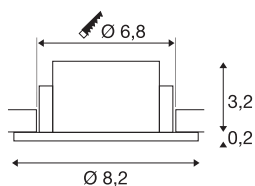

NEW TRIA® 68

ceiling installation ring, D: 8.2 H: 3.4 cm, IP 65, white

Discover the new generation of our NEW TRIA® series and configure an individual lighting experience. A modular element is the square or round mounting ring, which is available as a pivoting and rotating or all-round protected IP 65 version. In the colours black, white, rose gold or brushed aluminium, it blends harmoniously into any room ambience. For easy assembly, the mounting ring, specially designed for a hole diameter of 68mm, is supplied with clip and leaf springs.

TECHNICAL DATA

Item no.	1007346
IP Code	IP 65
Assembly	Recessed
Assembly details	Ceiling
Color	white
Height	3.4 cm
Diameter	8.2 cm
Net weight	0.09 kg
Gross weight	0.096 kg
Shape of cut-out	round
Installation diameter	6.8 cm
BIG WHITE Page	126