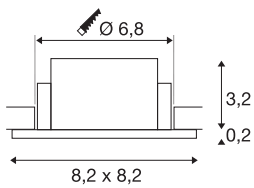

NEW TRIA® 68

ceiling installation ring, L: 8.2 W: 8.2 H: 3.4 cm, IP 65, black

Discover the new generation of our NEW TRIA® series and configure an individual lighting experience. A modular element is the square or round mounting ring, which is available as a pivoting and rotating or all-round protected IP 65 version. In the colours black, white, rose gold or brushed aluminium, it blends harmoniously into any room ambience. For easy assembly, the mounting ring, specially designed for a hole diameter of 68mm, is supplied with clip and leaf springs.

TECHNICAL DATA

Item no.	1007347
IP Code	IP 65
Assembly	Recessed
Assembly details	Ceiling
Color	black
Length	8.2 cm
Width	8.2 cm
Height	3.4 cm
Net weight	0.1 kg
Gross weight	0.107 kg
Shape of cut-out	round
Installation diameter	6.8 cm
BIG WHITE Page	126