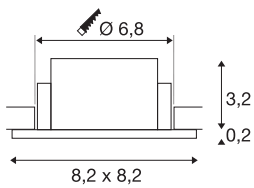

## NEW TRIA® 68

ceiling installation ring, L: 8.2 W: 8.2 H: 3.4 cm, IP 65, white

Discover the new generation of our NEW TRIA® series and configure an individual lighting experience. A modular element is the square or round mounting ring, which is available as a pivoting and rotating or all-round protected IP 65 version. In the colours black, white, rose gold or brushed aluminium, it blends harmoniously into any room ambience. For easy assembly, the mounting ring, specially designed for a hole diameter of 68mm, is supplied with clip and leaf springs.

## TECHNICAL DATA

Item no.	1007348
IP Code	IP 65
Assembly	Recessed
Assembly details	Ceiling
Color	white
Length	8.2 cm
Width	8.2 cm
Height	3.4 cm
Net weight	0.1 kg
Gross weight	0.107 kg
Shape of cut-out	round
Installation diameter	6.8 cm
BIG WHITE Page	126