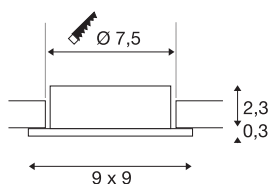

NEW TRIA® 75

ceiling installation ring, L: 9 W: 9 H: 2.6 cm, IP 20, white

Discover the new generation of our NEW TRIA® series and configure an individual lighting experience. A modular element is the square or round mounting ring, which is available as a pivoting and rotating or all-round protected IP 65 version. In the colours black, white, rose gold or brushed aluminium, it blends harmoniously into any room ambience. For easy assembly, the mounting ring, specially designed for a hole diameter of 75mm, is supplied with clip and leaf springs.

TECHNICAL DATA

Item no.	1007349
IP Code	IP 20
Assembly	Recessed
Assembly details	Ceiling
Color	white
Length	9 cm
Width	9 cm
Height	2.6 cm
Net weight	0.09 kg
Gross weight	0.096 kg
Shape of cut-out	round
Installation diameter	7.5 cm
BIG WHITE Page	126