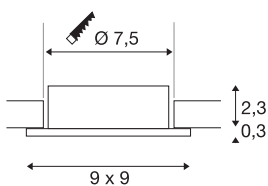

NEW TRIA® 75

ceiling installation ring, L: 9 W: 9 H: 2.6 cm, IP 20, aluminium

Discover the new generation of our NEW TRIA® series and configure an individual lighting experience. A modular element is the square or round mounting ring, which is available as a pivoting and rotating or all-round protected IP 65 version. In the colours black, white, rose gold or brushed aluminium, it blends harmoniously into any room ambience. For easy assembly, the mounting ring, specially designed for a hole diameter of 75mm, is supplied with clip and leaf springs.

TECHNICAL DATA

Item no.	1007350
IP Code	IP 20
Assembly	Recessed
Assembly details	Ceiling
Color	aluminium
Length	9 cm
Width	9 cm
Height	2.6 cm
Net weight	0.09 kg
Gross weight	0.096 kg
Shape of cut-out	round
Installation diameter	7.5 cm
BIG WHITE Page	126