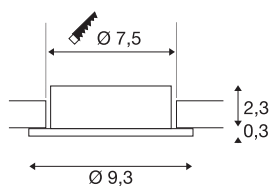

## NEW TRIA® 75

ceiling installation ring, D: 9.3 H: 2.6 cm, IP 20, aluminium

Discover the new generation of our NEW TRIA® series and configure an individual lighting experience. A modular element is the square or round mounting ring, which is available as a pivoting and rotating or all-round protected IP 65 version. In the colours black, white, rose gold or brushed aluminium, it blends harmoniously into any room ambience. For easy assembly, the mounting ring, specially designed for a hole diameter of 75mm, is supplied with clip and leaf springs.

## TECHNICAL DATA

Item no.	1007351
IP Code	IP 20
Assembly	Recessed
Assembly details	Ceiling
Color	aluminium
Height	2.6 cm
Diameter	9.3 cm
Net weight	0.08 kg
Gross weight	0.086 kg
Shape of cut-out	round
Installation diameter	7.5 cm
BIG WHITE Page	126