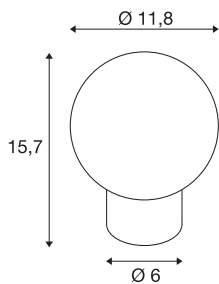

TINY SUN

table lamp, G9, IP20, copper

The new design and elegant style of the TINY SUN table lamp is sure to put a smile on every face. This is also highlighted with two trendsetting colours - red copper and antique bronze - in which the little sunshine measuring 120 mm in diameter can be found. The premium glass design and G9 retrofit base for replaceable luminaires also ensure that the TINY SUN is a highlight on any table.

TECHNICAL DATA

Item no.	1007364
Socket	G9
Lamp	LED G9
Number of sockets	1
Lamps included	No
IP Code	IP 20
Assembly	Mobile
Primary nominal voltage	220-240V ~50/60Hz
Safety class	II
Wattage	3.6 W
Minimum ambient temperature	-20 °C
Maximum ambient temperature	40 °C
Color	copper
Height	15.7 cm
Diameter	11.8 cm
Net weight	0.97 kg
Gross weight	1.038 kg
BIG WHITE Page	443