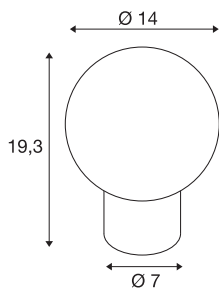

LITTLE SUN

table lamp, G9, IP20, bronze

The new design and elegant style of the LITTLE SUN table lamp is sure to put a smile on every face. This is also highlighted with two trendsetting colours - red copper and antique bronze - in which the little sunshine measuring 140 mm in diameter can be found. The premium glass design and G9 retrofit base for replaceable luminaires also ensure that the LITTLE SUN is a highlight on any table.

TECHNICAL DATA

Item no.	1007365
Socket	G9
Lamp	LED G9
Number of sockets	1
Lamps included	No
IP Code	IP 20
Assembly	Mobile
Primary nominal voltage	220-240V ~50/60Hz
Safety class	II
Wattage	3.6 W
Minimum ambient temperature	-20 °C
Maximum ambient temperature	40 °C
Color	bronze
Height	19.3 cm
Diameter	14 cm
Net weight	1.18 kg
Gross weight	1.263 kg
BIG WHITE Page	443