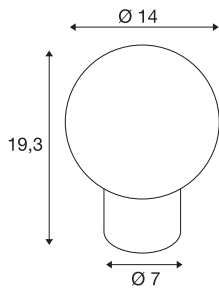

LITTLE SUN

table lamp, G9, IP20, copper

The new design and elegant style of the LITTLE SUN table lamp is sure to put a smile on every face. This is also highlighted with two trendsetting colours - red copper and antique bronze - in which the little sunshine measuring 140 mm in diameter can be found. The premium glass design and G9 retrofit base for replaceable luminaires also ensure that the LITTLE SUN is a highlight on any table.

TECHNICAL DATA

Item no.	1007366
Socket	G9
Lamp	LED G9
Number of sockets	1
Lamps included	No
IP Code	IP 20
Assembly	Mobile
Primary nominal voltage	220-240V ~50/60Hz
Safety class	II
Wattage	3.6 W
Minimum ambient temperature	-20 °C
Maximum ambient temperature	40 °C
Color	copper
Height	19.3 cm
Diameter	14 cm
Net weight	1.18 kg
Gross weight	1.263 kg
BIG WHITE Page	443