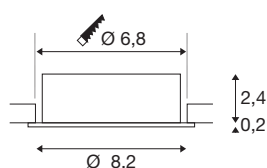

## NEW TRIA® 68

recessed ceiling light, round, max. 10W GU10, white

Discover the new generation of our NEW TRIA® recessed ceiling light with even more modularity for an individual lighting experience. Top sellers such as the NEW TRIA® 68 GU10 version are also available as a complete set. A variety of design options are guaranteed thanks to replaceable LED lights and the three elegant housing colours (black/white/aluminium). The pivot range allows flexible alignment of the high-quality light. And thanks to the 68mm mounting ring supplied, the downlights can also be installed quickly and simply.

## TECHNICAL DATA

Item no.	1007368
Socket	GU10
Lamp	LED GU10 51mm
Number of sockets	1
Lamps included	No
Tilt range	30 °
Rotating or tilting	Tiltable
IP Code	IP 20
Impact resistance class	IK 02
Impact resistance	0.2 Joule
Assembly	Recessed
Assembly details	Ceiling
Primary nominal voltage	220-240V ~50/60Hz
Safety class	II
Wattage	10 W
Color	white
Height	2.6 cm
Diameter	8.2 cm
Net weight	0.1 kg
Gross weight	0.107 kg
Shape of cut-out	round
Installation depth	6.5 cm

Installation diameter	6.8 cm
BIG WHITE Page	138