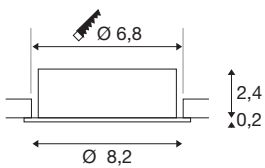

NEW TRIA® 68

recessed ceiling light, round, max. 10W GU10, black

Discover the new generation of our NEW TRIA® recessed ceiling light with even more modularity for an individual lighting experience. Top sellers such as the NEW TRIA® 68 GU10 version are also available as a complete set. A variety of design options are guaranteed thanks to replaceable LED lights and the three elegant housing colours (black/white/aluminium). The pivot range allows flexible alignment of the high-quality light. And thanks to the 68mm mounting ring supplied, the downlights can also be installed quickly and simply.

TECHNICAL DATA

Item no.	1007369
Socket	GU10
Lamp	LED GU10 51mm
Number of sockets	1
Lamps included	No
Tilt range	30 °
Rotating or tilting	Tiltable
IP Code	IP 20
Impact resistance class	IK 02
Impact resistance	0.2 Joule
Assembly	Recessed
Assembly details	Ceiling
Primary nominal voltage	220-240V ~50/60Hz
Safety class	II
Wattage	10 W
Color	black
Height	2.6 cm
Diameter	8.2 cm
Net weight	0.1 kg
Gross weight	0.107 kg
Shape of cut-out	round
Installation depth	6.5 cm

Installation diameter	6.8 cm
BIG WHITE Page	138

Recommended lamp

1005077	LED lightbulb QPAR51 , GU10, 2700K, black
1005273	QPAR51 GU10 , LED light, 6W 2200 2700K CRI90 36°
1005083	LED lightbulb QPAR51 , GU10, 4000K, black
1005080	LED lightbulb QPAR51 , GU10, 3000K, black